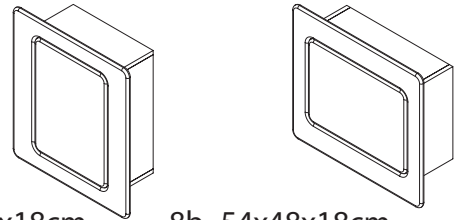

Satelite Wall Boxes - Shapes Sizes & Prices

Available Lacquered or veneered

Contact pete@crafteddesign.com for more information

£55

1. 35x35x18cm

£67

2. 35x35x18cm

£79

3. 43x43x18cm

£95

4. 43x43x18cm

£64

5. 40x43x18cm

£78

6a. 40x43x18cm

6b. 43x40x18cm

£105

7. 48 x54x18cm

£125

8a. 48x54x18cm

8b. 54x48x18cm

£145

9. 79.5x35x18cm

£157

10. 79.5x35x18cm

£169

11. 79.5x35x18cm

£145

12. 29x97x18cm

£181

13. 29x97x18cm