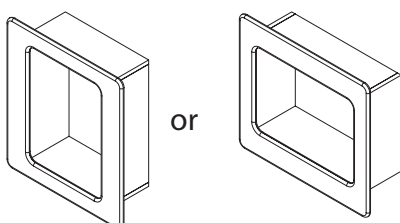

Satelite Wall Boxes - Shapes Sizes & Prices

Available Lacquered or veneered

Contact pete@crafteddesign.com for more information

£55

1. 35x35x18cm

£67

2. 35x35x18cm

£79

3. 43x43x18cm

£95

4. 43x43x18cm

£64

5. 40x43x18cm

£78

6a. 40x43x18cm

6b. 43x40x18cm

£105

7. 48 x54x18cm

£125

8a. 48x54x18cm

8b. 54x48x18cm

£145

9. 79.5x35x18cm

£157

10. 79.5x35x18cm

£169

11. 79.5x35x18cm

£145

12. 29x97x18cm

£181

13. 29x97x18cm