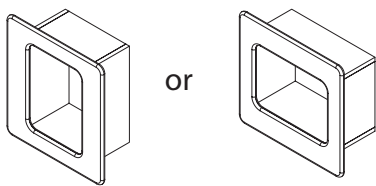

Satelite Wall Boxes - Shapes Sizes & Prices

Available Lacquered or veneered

Contact pete@crafteddesign.com for more information

£55

1. 35x35x18cm

£67

2. 35x35x18cm

£79

3. 43x43x18cm

£95

4. 43x43x18cm

£64

5. 40x43x18cm

£78

6a. 40x43x18cm

6b. 43x40x18cm

£105

7. 48 x54x18cm

£125

8a. 48x54x18cm

8b. 54x48x18cm

£145

9. 79.5x35x18cm

£157