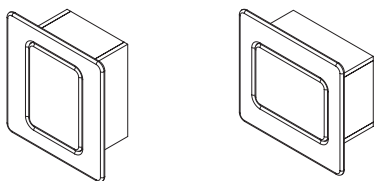

Satelite Wall Boxes - Shapes Sizes & Prices

Available Lacquered or veneered

Contact pete@crafteddesign.com for more information

£55

1. 35x35x18cm

£67

2. 35x35x18cm

£79

3. 43x43x18cm

£95

4. 43x43x18cm

£64

5. 40x43x18cm

£78

6a. 40x43x18cm

6b. 43x40x18cm

£105

7. 48 x54x18cm

£125

8a. 48x54x18cm

8b. 54x48x18cm

£145

9. 79.5x35x18cm

£157

10. 79.5x35x18cm

£169

11. 79.5x35x18cm

£145

12. 29x97x18cm

£181

13. 29x97x18cm